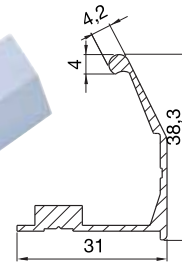

H 81-12-EYK Eğri Yarım Kulp (Boy :120 mm) Splined Half-handle

H 81-22-EYK Eğri Yarım Kulp (Boy :220 mm) Splined Half-handle