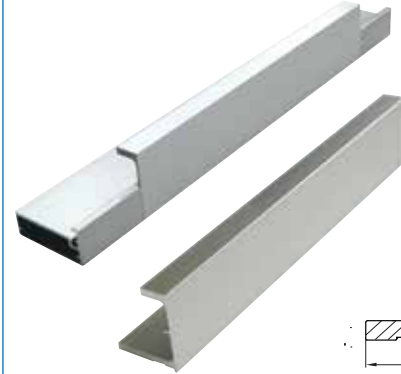

H 82-12-GYK Geniş Yarım Kulp (Boy :120 mm) Large Half-handle

H 82-22-GYK Geniş Yarım Kulp (Boy :220 mm) Large Half-handle

⚠ Not: Özel ölçüler için sorunuz / Note: Please get advice for special sizes