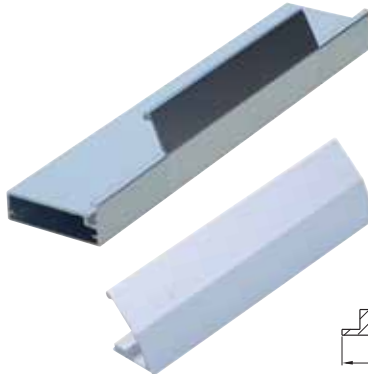

H 81-12-EYK Eğri Yarım Kulp (Boy :120 mm) Splined Half-handle

H 81-22-EYK Eğri Yarım Kulp (Boy :220 mm) Splined Half-handle