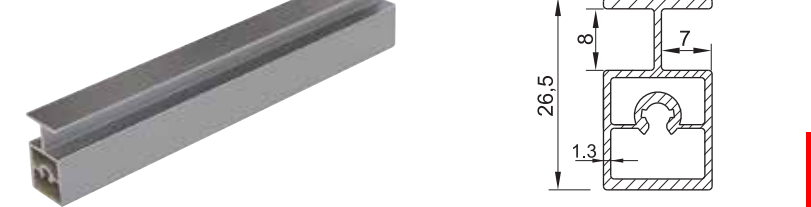

H 919 Ara Profil Interspace Profile