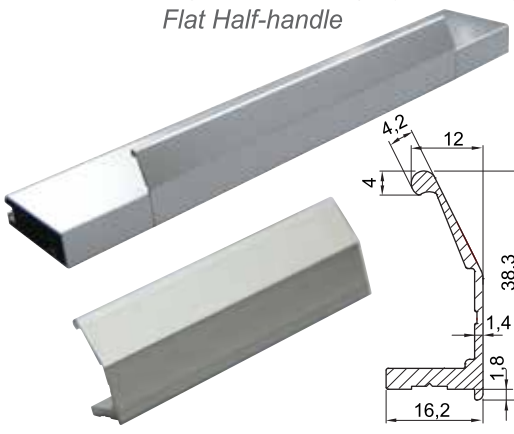

Flat Half-handle

H84-22-EYK Eğri Yarım Kulp (Boy :220 mm)

Flat Half-handle