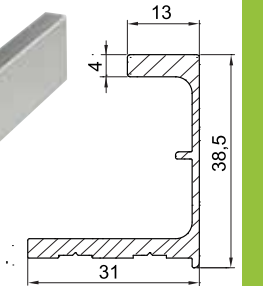

H 82-12-GYK Geniş Yarım Kulp (Boy :120 mm) Large Half-handle

H 82-22-GYK Geniş Yarım Kulp (Boy :220 mm) Large Half-handle

⚠ Not: Özel ölçüler için sorunuz / Note: Please get advice for special sizes