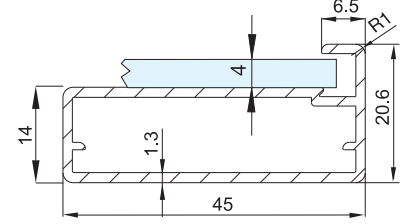

H 805 Çerçeve Profilleri / Frame Profile