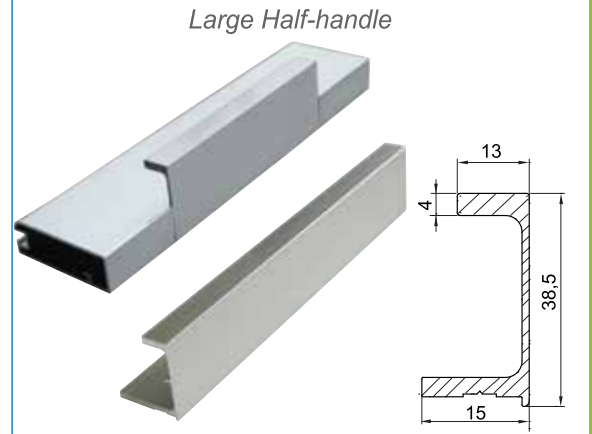

Flat Half-handle

H84-22-EYK Eğri Yarım Kulp (Boy :220 mm)

Flat Half-handle

H 85-12-GYK Geniş Yarım Kulp (Boy :120 mm)

Large Half-handle

H 85-22-GYK Geniş Yarım Kulp (Boy :220 mm)

Large Half-handle

⚠ Not: Özel ölçüler için sorunuz / Note: Please get advice for special sizes