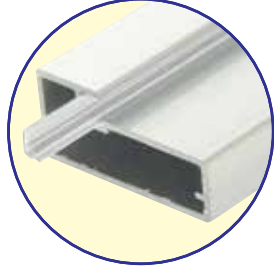

H 803 Çerçeve - Kapak / Frame - Cover

H 886 Cam Fitol
Glass Wick