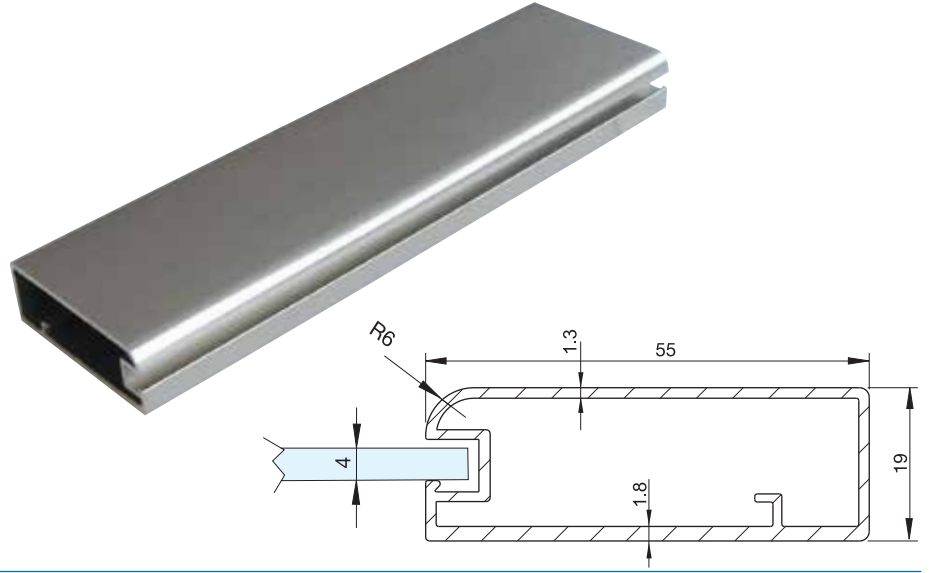

H 804 Çerçeve Profili / Frame Profile

H 804 Ara Profil / Interspace Profile