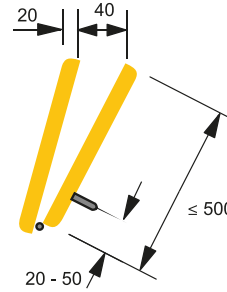

Kapak kanadı sayısı ve kapak pozisyonu / Door leaf number and door position