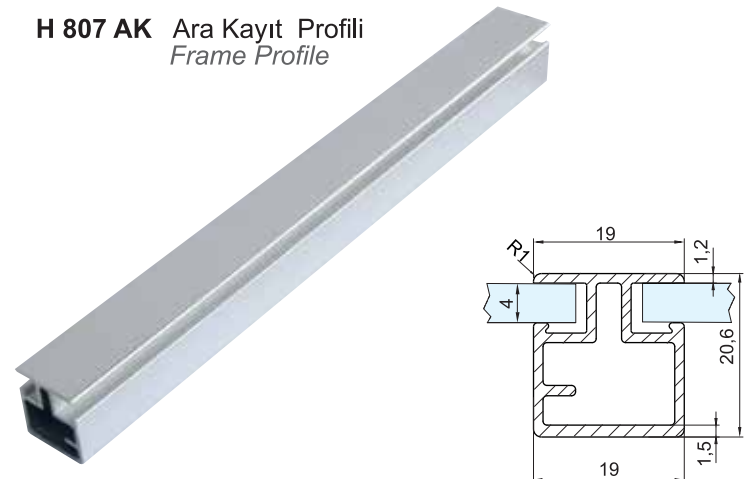

**H 807 AK Ara Kayıt Profili
Frame Profile**