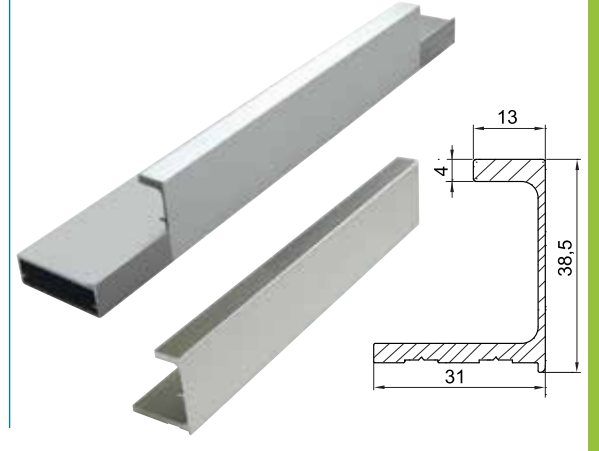

H 85-12-GYK Geniş Yarım Kulp (Boy :120 mm) Large Half-handle

H 85-22-GYK Geniş Yarım Kulp (Boy :220 mm) Large Half-handle

⚠ Not: Özel ölçüler için sorunuz / Note: Please get advice for special sizes