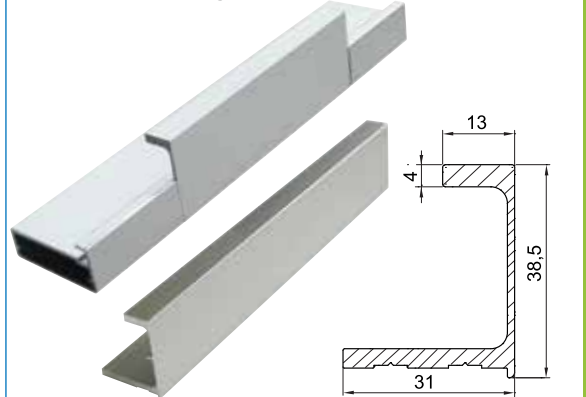

Splined Half-handle

H81-22-EYK Eğri Yarım Kulp (Boy :220 mm)

Splined Half-handle

H 85-12-GYK Geniş Yarım Kulp (Boy :120 mm)

Large Half-handle

H 85-22-GYK Geniş Yarım Kulp (Boy :220 mm)

Large Half-handle

Not: Özel ölçüler için sorunuz / Note: Please get advice for special sizes