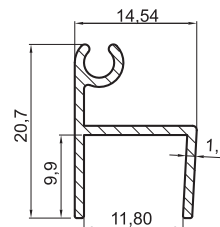

Baza Fitili COEX
Base Wick