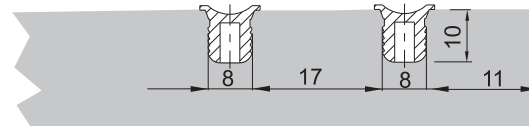

Alt /Üst uygulama Upside Application