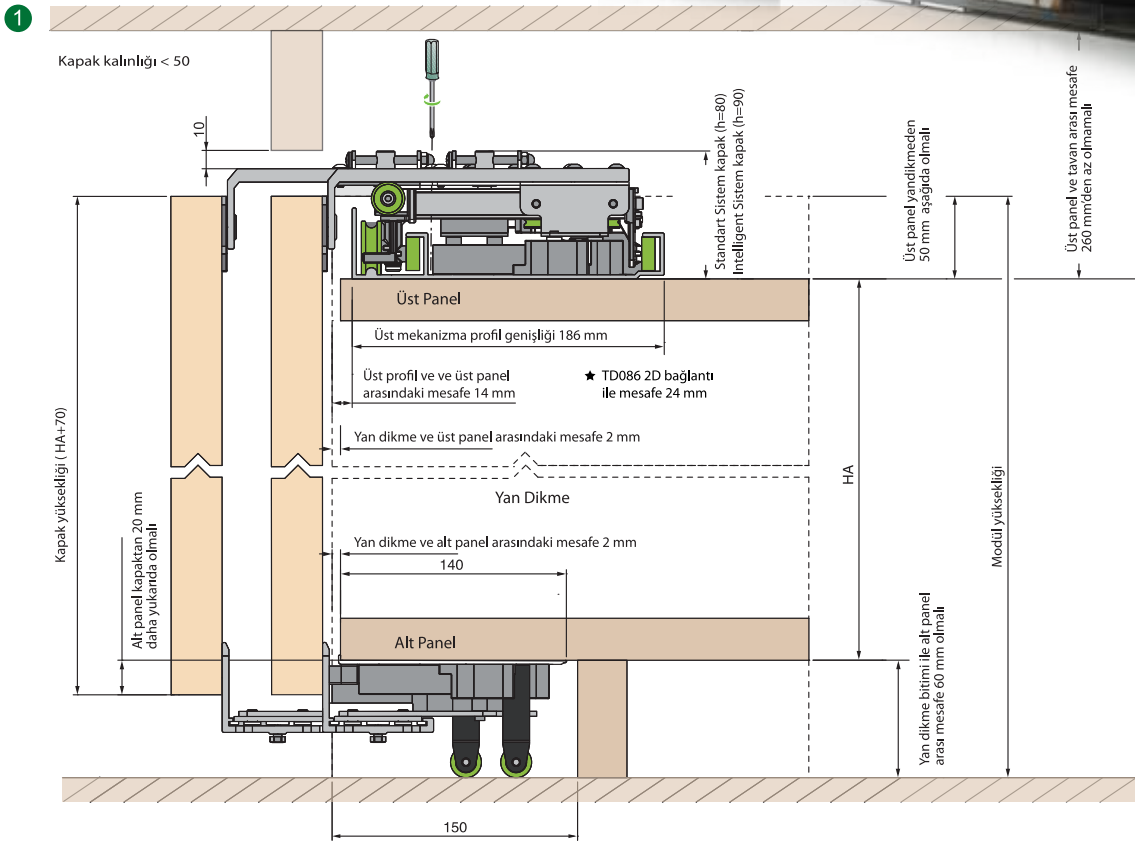

Kurulum Bilgileri / Installation Information

H617 Üst Ray Grup / Upper Rail Group