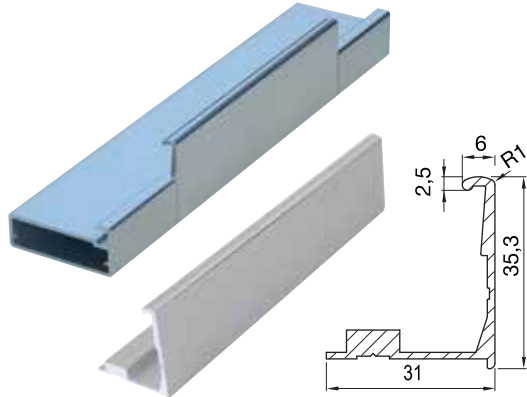

Flat Half-handle

H80-22-DYK Düz Yarım Kulp (Boy :220 mm)

Flat Half-handle