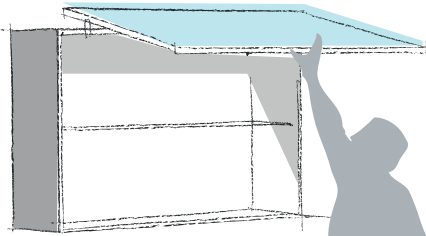

Renkler / Colors

01 Mat Eloksal Pale Eloxal	02 Şampanya Champagne	03 Parlak Eloksal Bright Eloxal	04 Parlak Siyah Bright Black	05 Beyaz Boyalı White Paint	06 Niro Niro
07 Mat Siyah Pale Black	08 Parlak Sarı Bright Yellow	09 Satina Şampanya Satin Champagne	10 Satina Parlak Siyah Satin Bright Black	11 Mat Sarı Pale Yellow	12 Satina Parlak Sarı Satin Bright Yellow

- İşaretili renkler stoklarımızda mevcuttur.
- İşaretsiz renkler RAL kataloğundan sipariş olarak projelerinizde istenilen ölçülerde ve renklerde uygulanır.
- Eğri yarım ve Eğri boy kulplarda satina renk uygulaması yapılmamaktadır.
- Marked products are available in stock.
- Unmarked colors are applied in the desired dimensions and colors in your projects as an order from the RAL catalogue.
- Satin color application is not made on curved half and curved stature handles