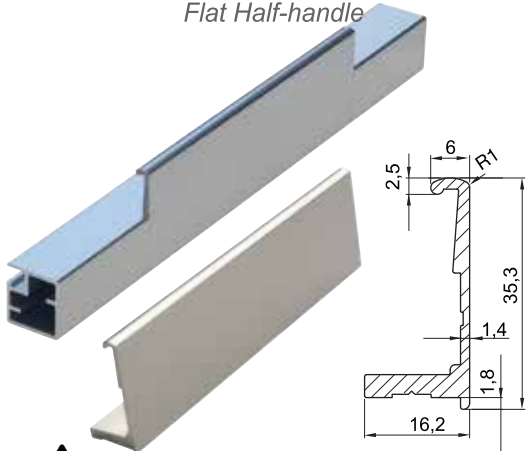

H 83-12-DYK Düz Yarım Kulp (Boy :120 mm) Flat Half-handle

H 83-22-DYK Düz Yarım Kulp (Boy :220 mm) Flat Half-handle

H 84-12-EYK Eğri Yarım Kulp (Boy :120 mm) Splined Half-handle

H 84-22-EYK Eğri Yarım Kulp (Boy :220 mm) Splined Half-handle

H 85-12-GYK Geniş Yarım Kulp (Boy :120 mm) Large Half-handle

H 85-22-GYK Geniş Yarım Kulp (Boy :220 mm) Large Half-handle

⚠ Not: Özel ölçüler için sorunuz / Note: Please get advice for special sizes