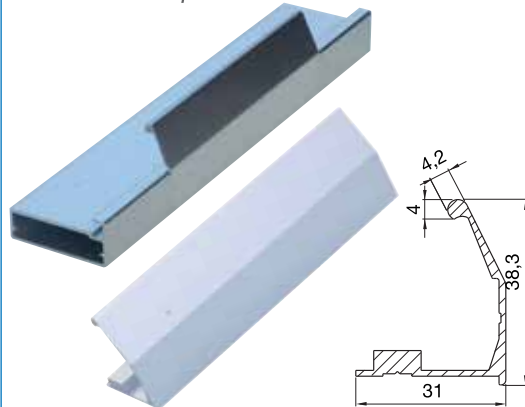

Splined Half-handle

H81-22-EYK Eğri Yarım Kulp (Boy :220 mm)

Splined Half-handle

H 85-12-GYK Geniş Yarım Kulp (Boy :120 mm)

Large Half-handle

H 85-22-GYK Geniş Yarım Kulp (Boy :220 mm)

Large Half-handle

Not: Özel ölçüler için sorunuz / Note: Please get advice for special sizes