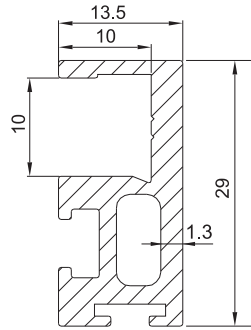

H602 Yan Kapama Profil
Side Closure Profile