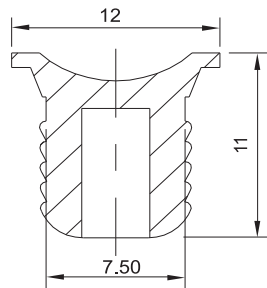

H-Mix 15 Gömme Ray Recessed Rail

01

Mat Eloksal
Pale Eloxal