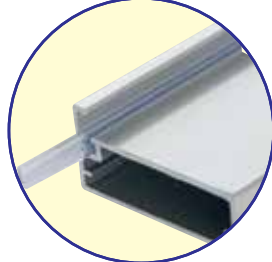

H 885 Cam Fitol
Glass Wick