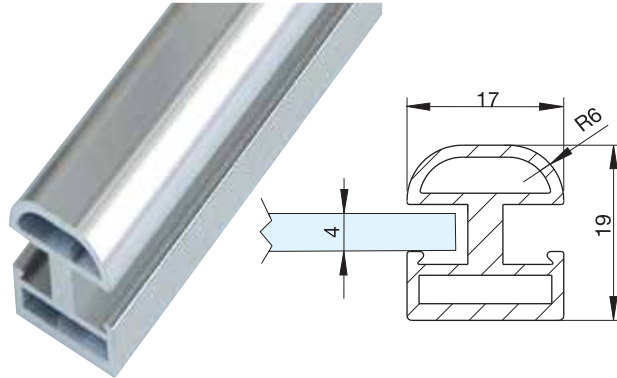

Ara profil birleşme detayı
Connecting technicality
of communicating profile

H83-12-DYK Düz Yarım Kulp (Boy :120 mm)

Flat Half-handle

H83-22-DYK Düz Yarım Kulp (Boy :220 mm)

Flat Half-handle

H84-12-EYK Eğri Yarım Kulp (Boy :120 mm)