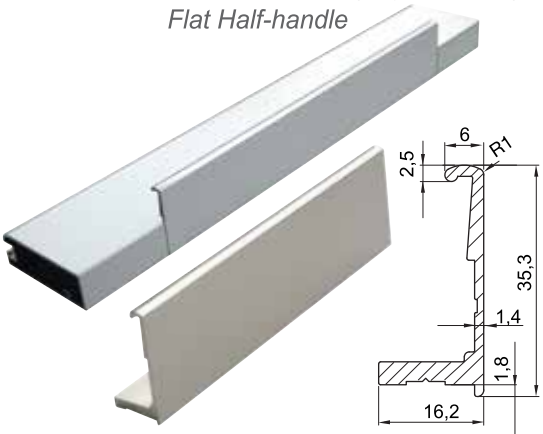

Ara profil birleşme detayı
Connecting technicality
of communicating profile

H83-12-DYK Düz Yarım Kulp (Boy :120 mm)

Flat Half-handle

H83-22-DYK Düz Yarım Kulp (Boy :220 mm)

Flat Half-handle

H84-12-EYK Eğri Yarım Kulp (Boy :120 mm)