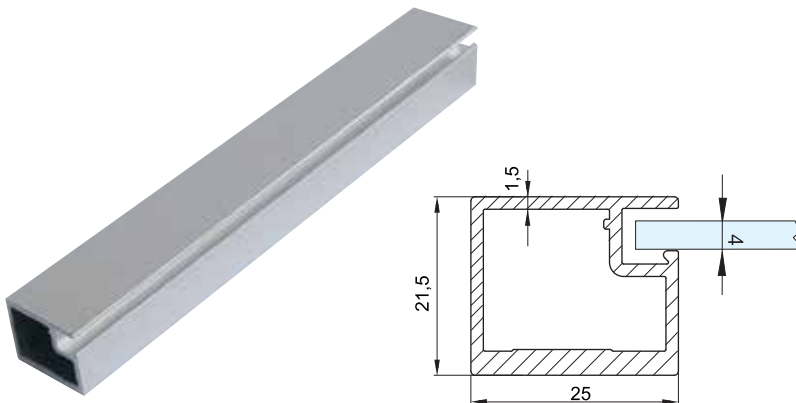

H 807 Çerçeve Profili / Frame Profile