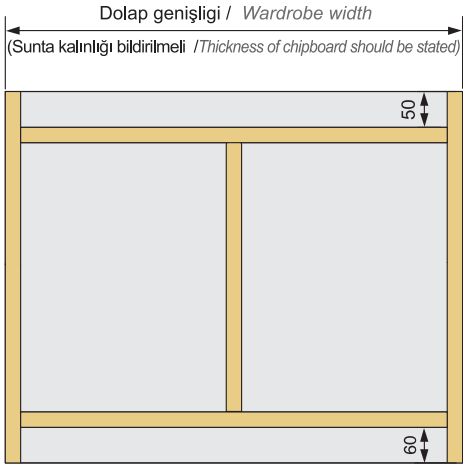

Kurulum Bilgileri / Installation Information

H617 Üst Ray Grup / Upper Rail Group