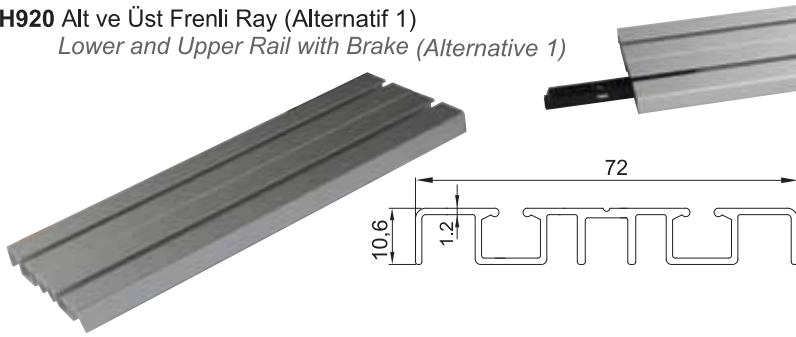

H920 Alt ve Üst Frenli Ray (Alternatif 1)
Lower and Upper Rail with Brake (Alternative 1)