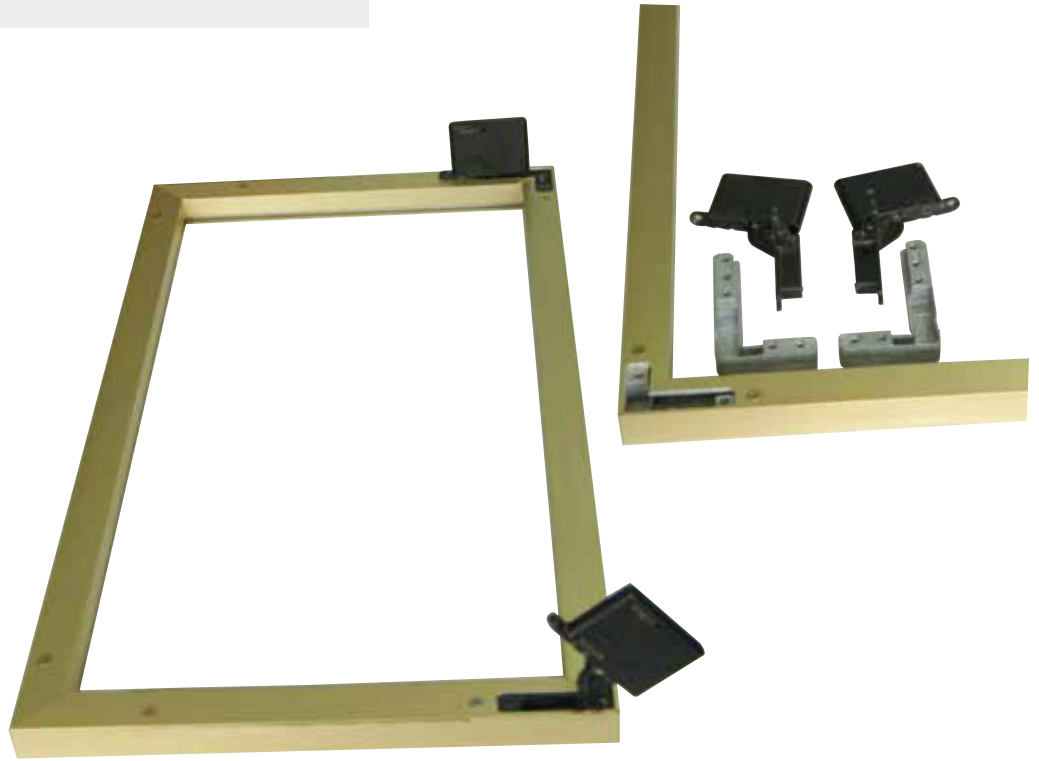

TECHNICAL DETAILS

- Material, Zamak
- Surface Appearance : Anthracite
- Installation : Screwed installation
- Works with self compressed air system.
- It is mounted on the lower and upper panel of the cabinet.
- min. It is used in 18mm thick wooden and aluminum framed covers.
- Max. Cover weight is 20kg.
- Max. Cover height 2100mm,
- Max. Cover width 600mm,
- Metal channel depth 16.5mm
- Aluminum profile thickness 2,5mm,
- Max. Cover opening is 105°.
- The drilling distance on the cover is between 3~6mm.
- Fixed 4mm for aluminum covers.

Renkler / Colors

01 Mat Eloksal Pale Eloxal	02 Şampanya Champagne	03 Parlak Eloksal Bright Eloxal	04 Parlak Siyah Bright Black	05 Beyaz Boyalı White Paint	06 Niro Niro
07 Mat Siyah Pale Black	08 Parlak Sarı Bright Yellow	09 Satina Şampanya Satin Champagne	10 Satina Parlak Siyah Satin Bright Black	11 Mat Sarı Pale Yellow	12 Satina Parlak Sarı Satin Bright Yellow

- İşaretili renkler stokta mevcuttur.
- İşaretsiz renkler ise projelerinizde istenilen ölçülerde üretilir.
- Bu ürünler'de RAL kataloğundan sipariş olarak renkler uygulanır.
- Marked colors are available in stocks.
- The ones without mark will be fabricated as demanded by your projects.
- These products are colored upon order by RAL catalogue.