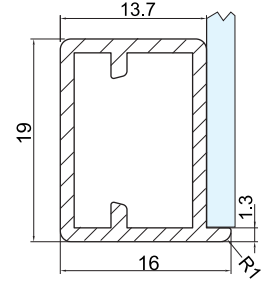

H 806 Çerçeve Profili / Frame Profile