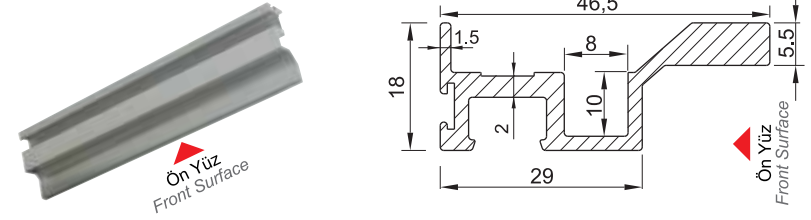

H 919 Yan (kulp) Profil / Side (handle) Profile