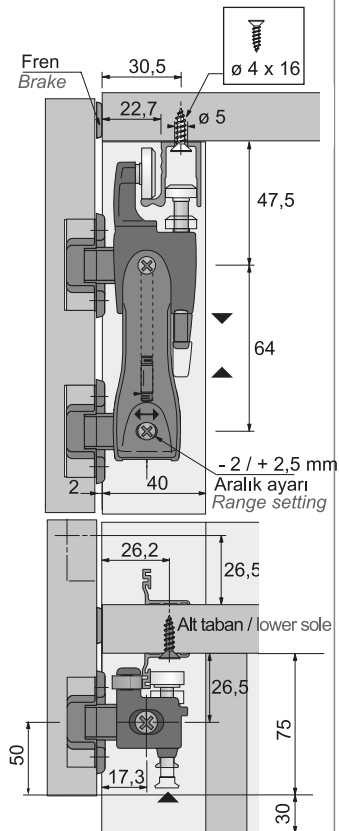

Çalışma prensibi / Working principle