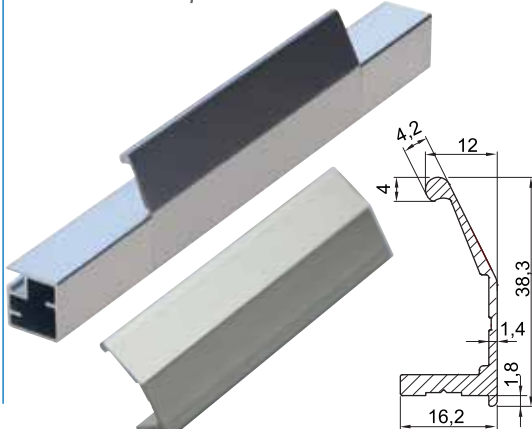

H 83-12-DYK Düz Yarım Kulp (Boy :120 mm) Flat Half-handle

H 83-22-DYK Düz Yarım Kulp (Boy :220 mm) Flat Half-handle

H 84-12-EYK Eğri Yarım Kulp (Boy :120 mm) Splined Half-handle

H 84-22-EYK Eğri Yarım Kulp (Boy :220 mm) Splined Half-handle

H 85-12-GYK Geniş Yarım Kulp (Boy :120 mm) Large Half-handle

H 85-22-GYK Geniş Yarım Kulp (Boy :220 mm) Large Half-handle

⚠ Not: Özel ölçüler için sorunuz / Note: Please get advice for special sizes