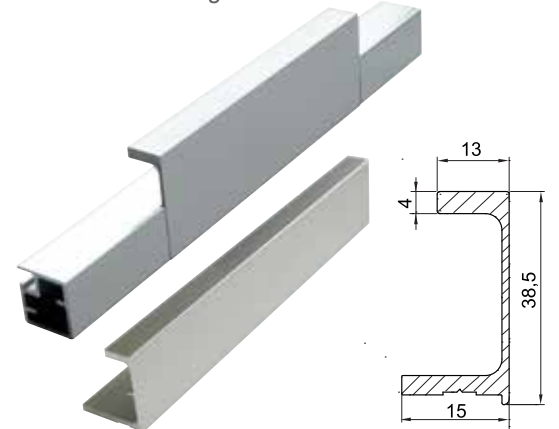

H 83-12-DYK Düz Yarım Kulp (Boy :120 mm) Flat Half-handle

H 83-22-DYK Düz Yarım Kulp (Boy :220 mm) Flat Half-handle

H 84-12-EYK Eğri Yarım Kulp (Boy :120 mm) Splined Half-handle

H 84-22-EYK Eğri Yarım Kulp (Boy :220 mm) Splined Half-handle

H 85-12-GYK Geniş Yarım Kulp (Boy :120 mm) Large Half-handle

H 85-22-GYK Geniş Yarım Kulp (Boy :220 mm) Large Half-handle

⚠ Not: Özel ölçüler için sorunuz / Note: Please get advice for special sizes